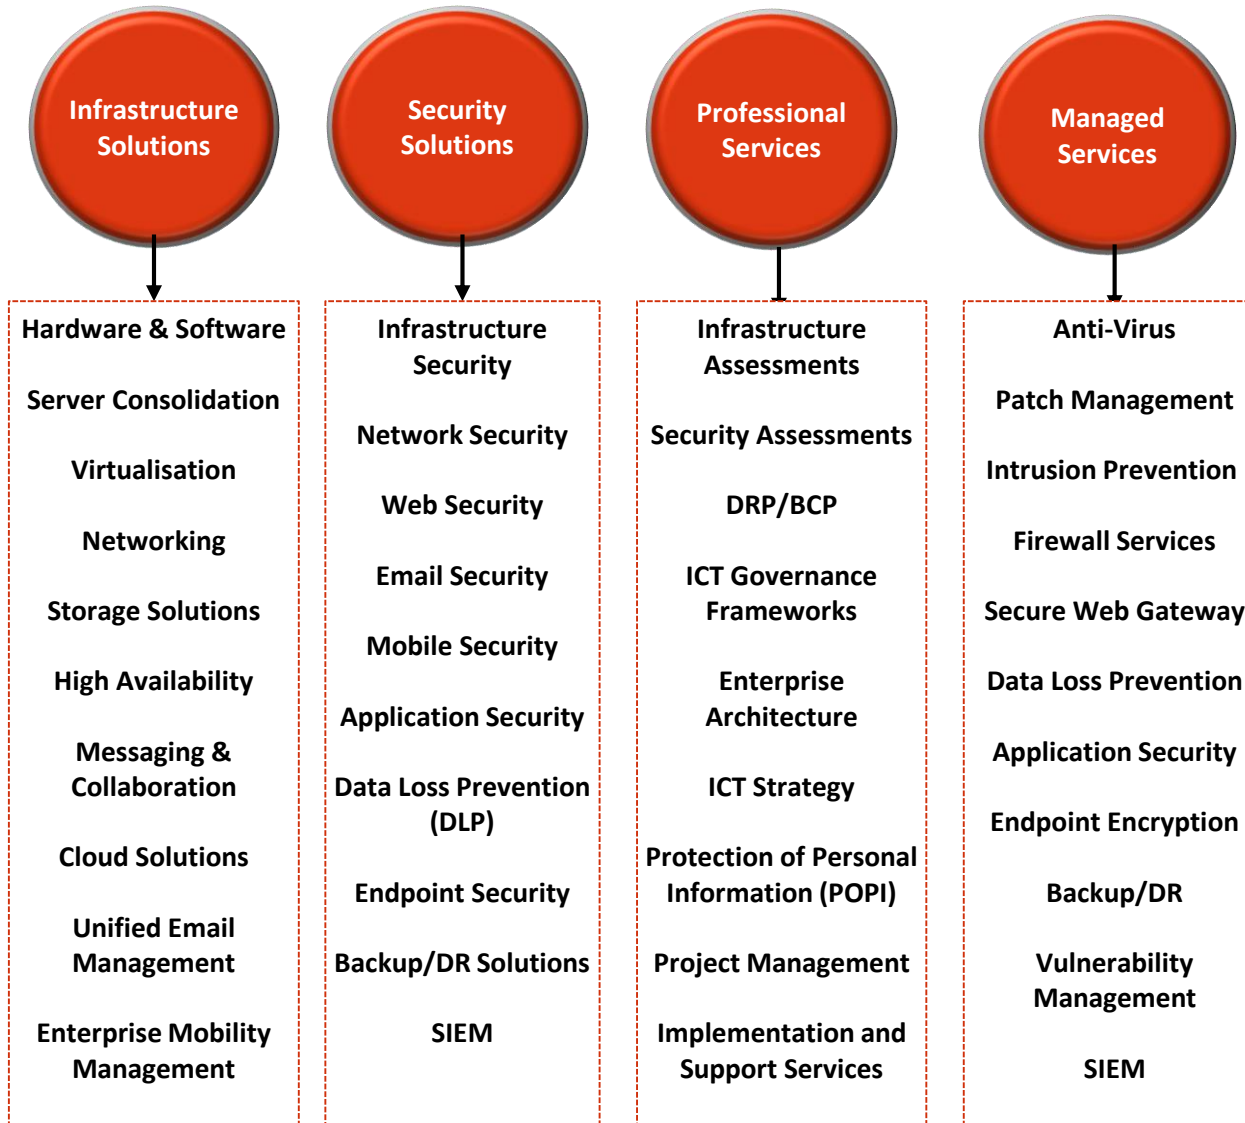

## Solutions and Services

- ICT Infrastructure Solutions
- ICT Security Solutions
- Professional and Managed Services

## Key Customers

PIXEL *faene*

 **TSOGO SUN**

 **Western Cape Government**  
BETTER TOGETHER.

  
CITY OF CAPE TOWN | ISIXEKO SASEKAPA | STAD KAAPSTAD  
THIS CITY WORKS FOR YOU

  
**KISHUGU**  
FOR THE GREATER GOOD

## Infrastructure

## Security